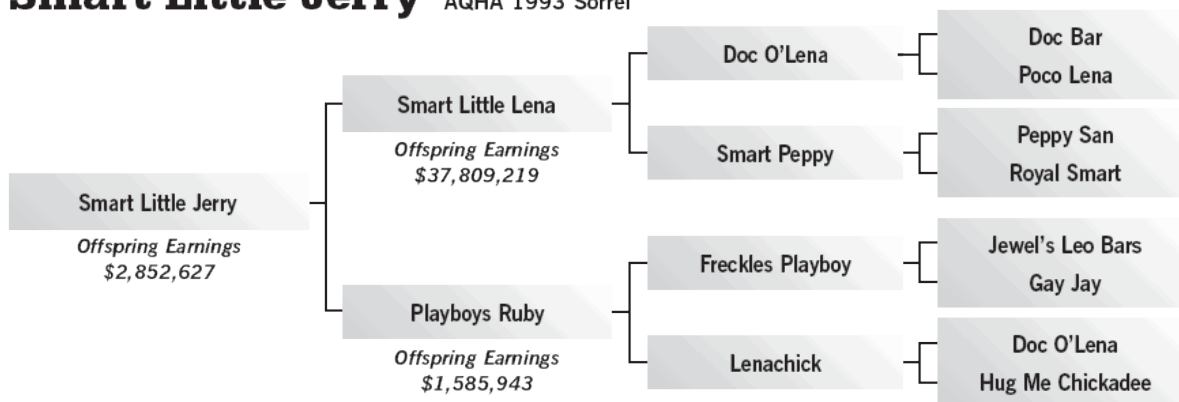

## Top Offspring

Sl Jaybird	\$279,399
Jerryoes	\$271,148
Myles From Nowhere	\$206,138
Jerries Dual Legacy	\$197,828
Smart Miss Jeri	\$153,315
Little Jack Smart	\$126,669
Alittle Street Smart	\$118,181
Ruby Duece	\$111,773
Little Jerri Sox	\$94,263
John Fourteen Six	\$75,512

RUBY RED CAT (High Brow Cat), \$37,858.

KR RAVISHING RUBY (Real Doc), \$16,669.

Little Rush (Peppy San Badger), Sire of offspring with earnings in excess of \$26,500.

Ruby Tequila (Doc O'Lena), Dam of offspring with earnings in excess of \$111,000.